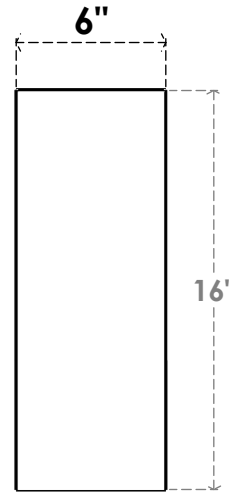

ITEM NUMBER: BRCPC060X08000X16000TRA

6"W X 8"D X 16"H TRADITIONAL ARCHITECTURAL GRADE PVC CLOSED KNEE BRACE

SIDE PROFILE

FRONT PROFILE

ISOMETRIC

EKENA MILLWORK
2300 WEST MAIN ST.
CLARKSVILLE, TX 75426
TOLL FREE: 866-607-0453
WWW.EKENAMILLWORK.COM