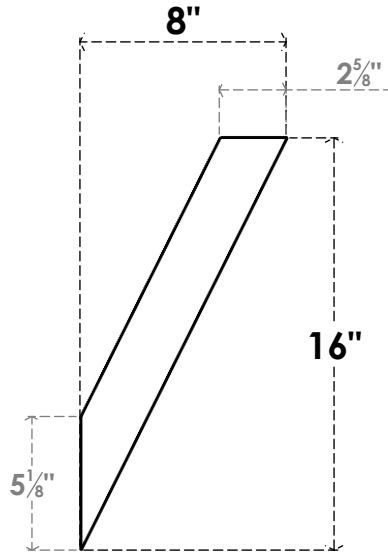

ITEM NUMBER: BRCPC060X08000X16000TRA

6"W X 8"D X 16"H TRADITIONAL ARCHITECTURAL GRADE PVC CLOSED KNEE BRACE

SIDE PROFILE

FRONT PROFILE

ISOMETRIC

EKENA MILLWORK
2300 WEST MAIN ST.
CLARKSVILLE, TX 75426
TOLL FREE: 866-607-0453
WWW.EKENAMILLWORK.COM